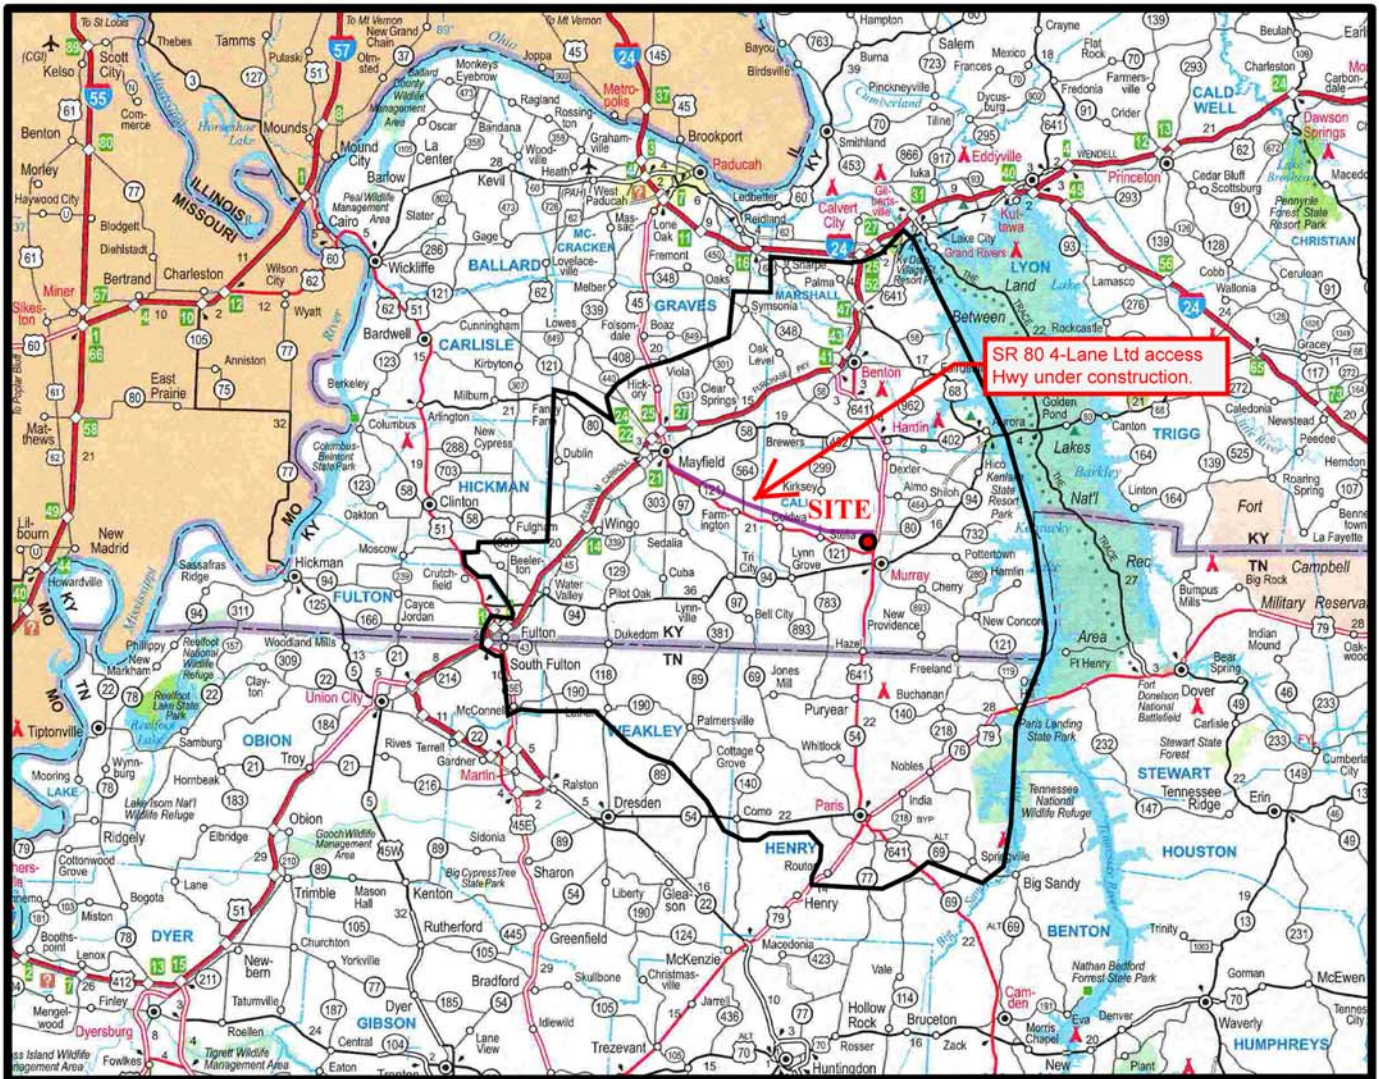

Trade Area Demographics

Murray Crossing

Murray, Kentucky

Population: 130,000
Average Household Income: \$46,000
Total Annual Expenditures: \$2,210,332,600
County: Calloway